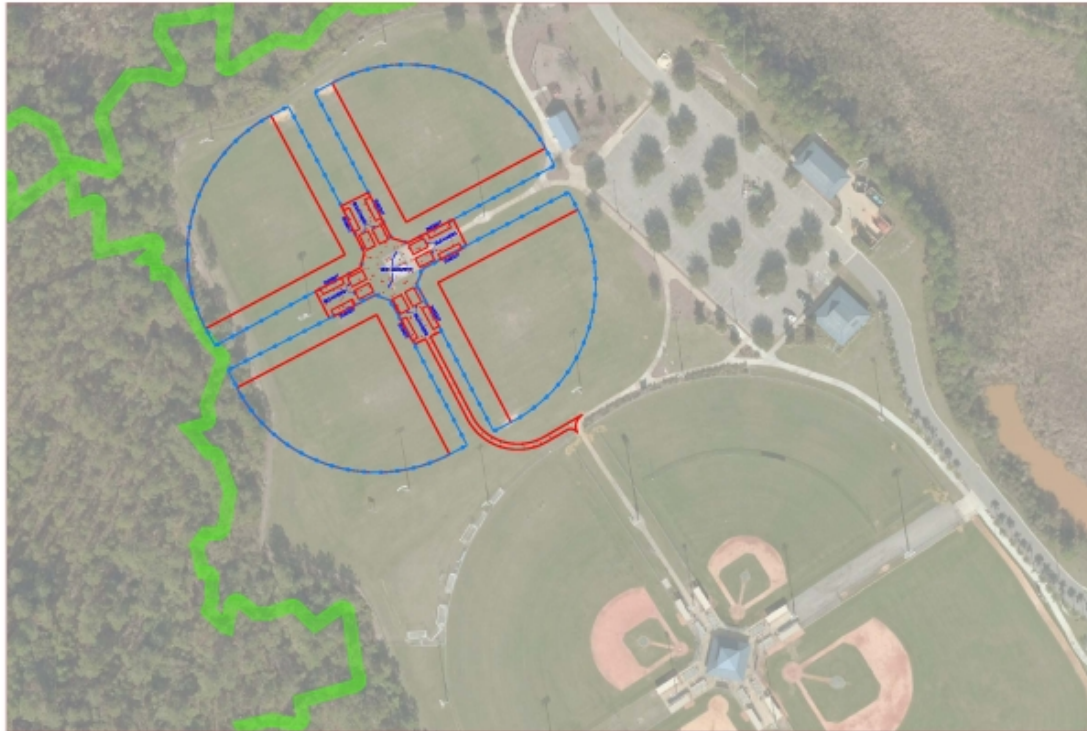

Registration Numbers by Sport Alliance Members

Suggested Policy Changes

- Priority of Field Scheduling

Priority usage is given to:

1. Palm Coast Parks and Recreation Programs/Events
2. Tournaments
3. Palm Coast Youth organizations
4. Flagler County Youth organizations
5. Field maintenance
6. All other organizations

Field Modification Options

- Increase playability for Palm Coast Little League
- Adding 3 Softball Fields, 1 baseball

Field Modification – Phase One Implementation FY-19/20

- Provide 2 Softball Fields
 - Fencing
 - Dug-Outs
 - Bleachers
 - Field Lighting Modification
(only if funding is available)
- Provide 2 T-Ball fields
(graded for a future baseball field and a softball field)