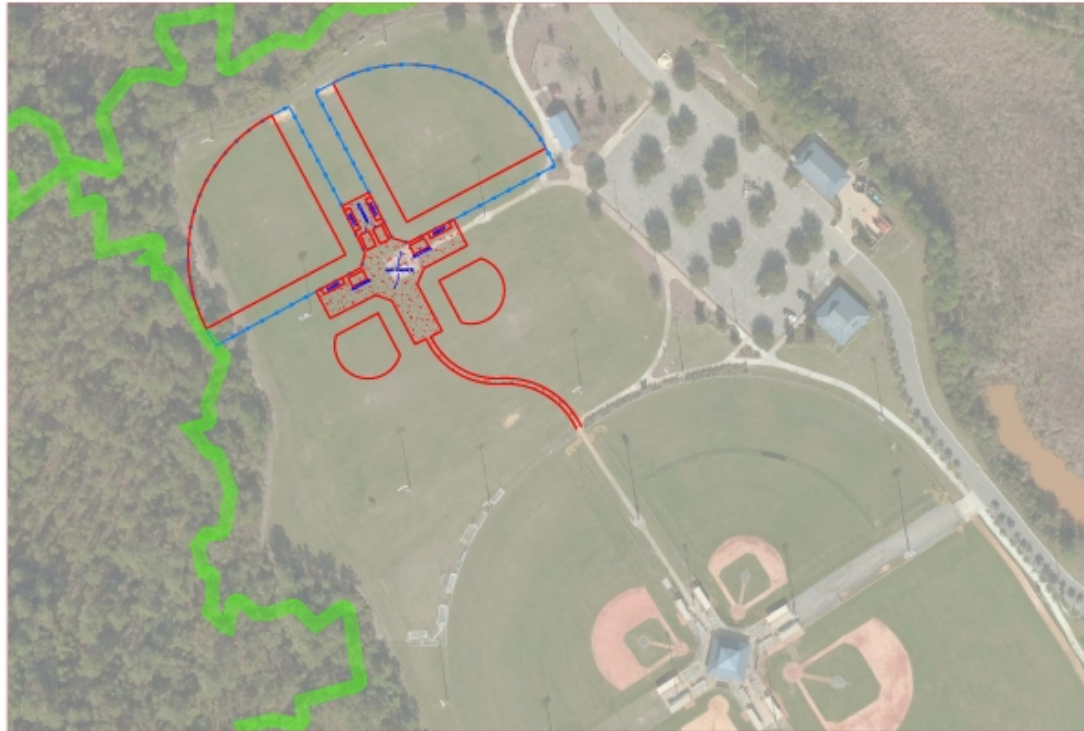

Registration Numbers by Sport Alliance Members

Suggested Policy Changes

- Priority of Field Scheduling

Priority usage is given to:

1. Palm Coast Parks and Recreation Programs/Events
2. Tournaments
3. Palm Coast Youth organizations
4. Flagler County Youth organizations
5. Field maintenance
6. All other organizations

Field Modification Options

- Increase playability for Palm Coast Little League
- Adding 3 Softball Fields, 1 baseball

Field Modification – Phase One Implementation FY-19/20

- Provide 2 Softball Fields
 - Fencing
 - Dug-Outs
 - Bleachers
 - Field Lighting Modification
(only if funding is available)
- Provide 2 T-Ball fields
(graded for a future baseball field and a softball field)