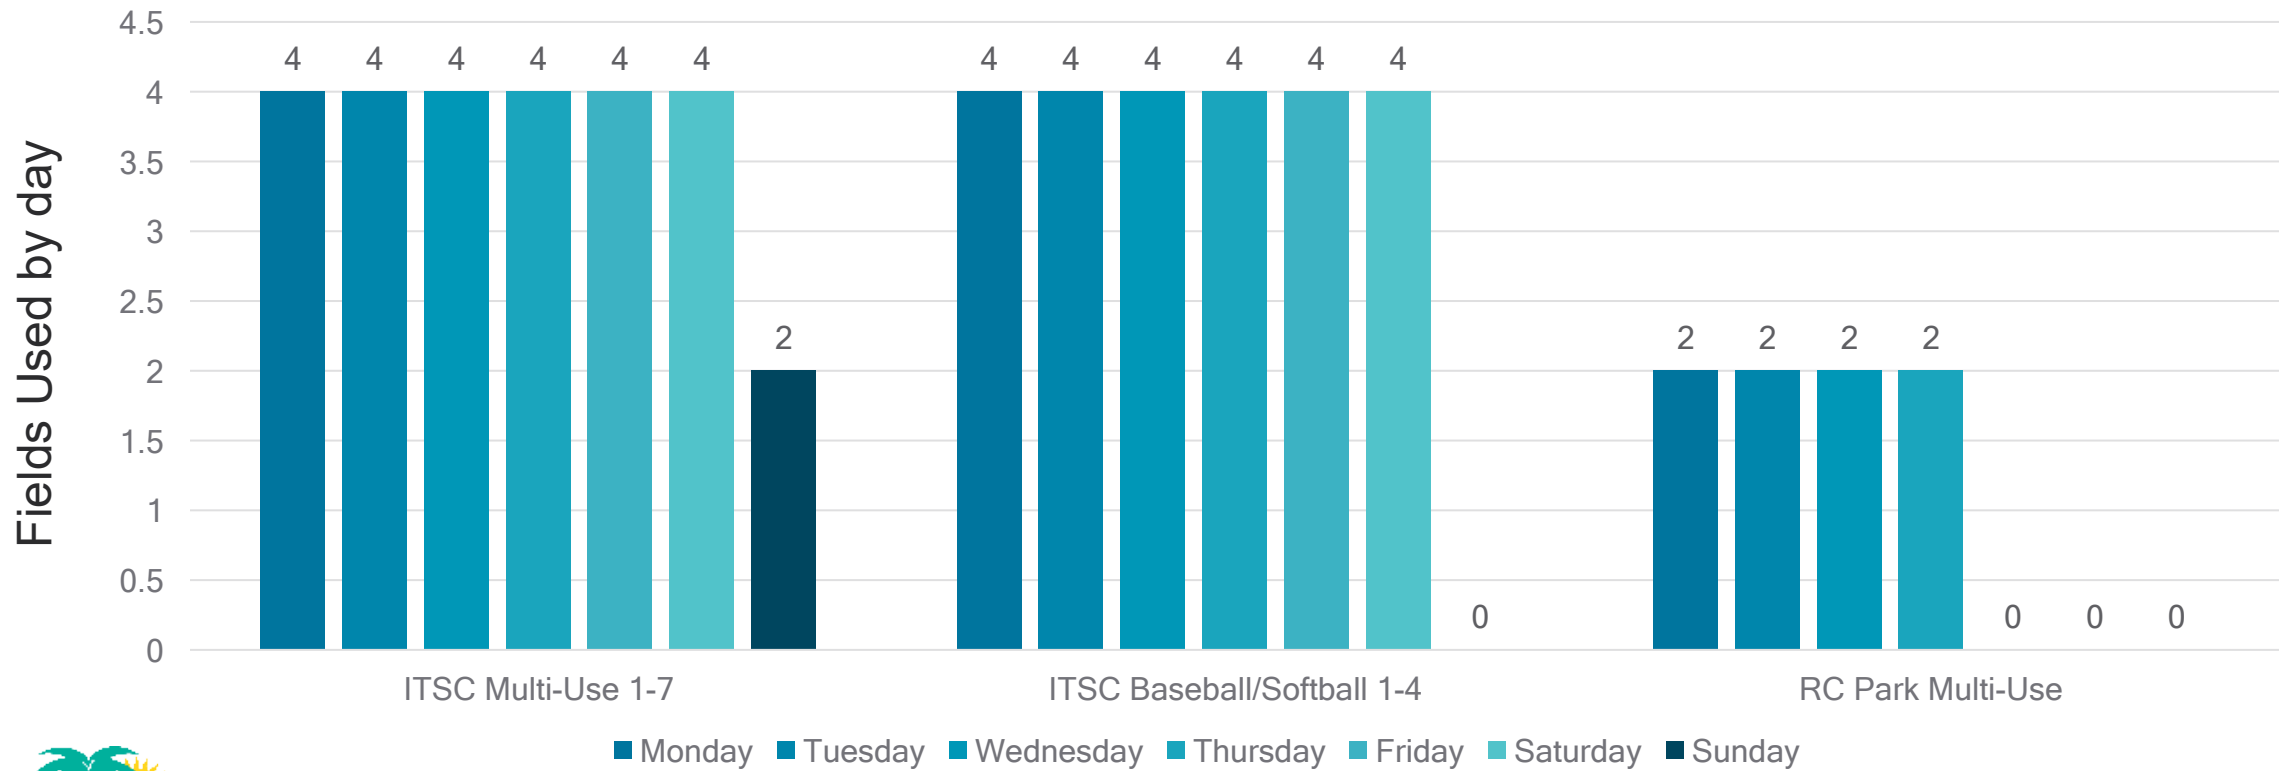

Lighted Fields Usage – Fall