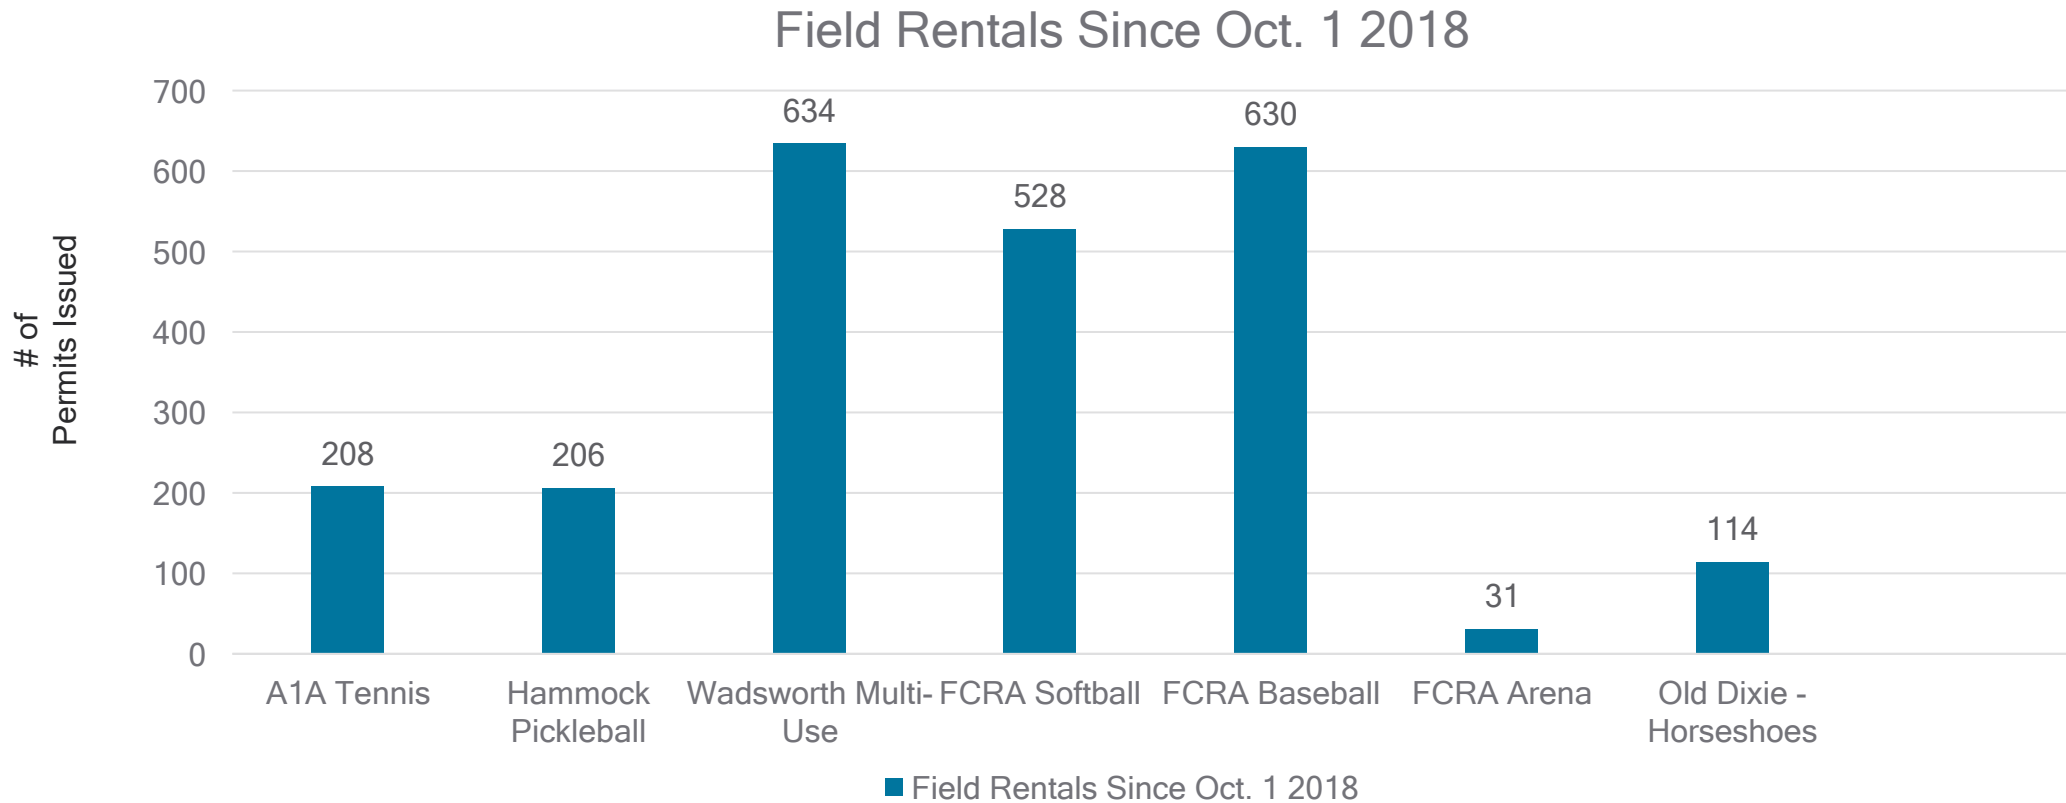

Sport Field Usage (Flagler County)