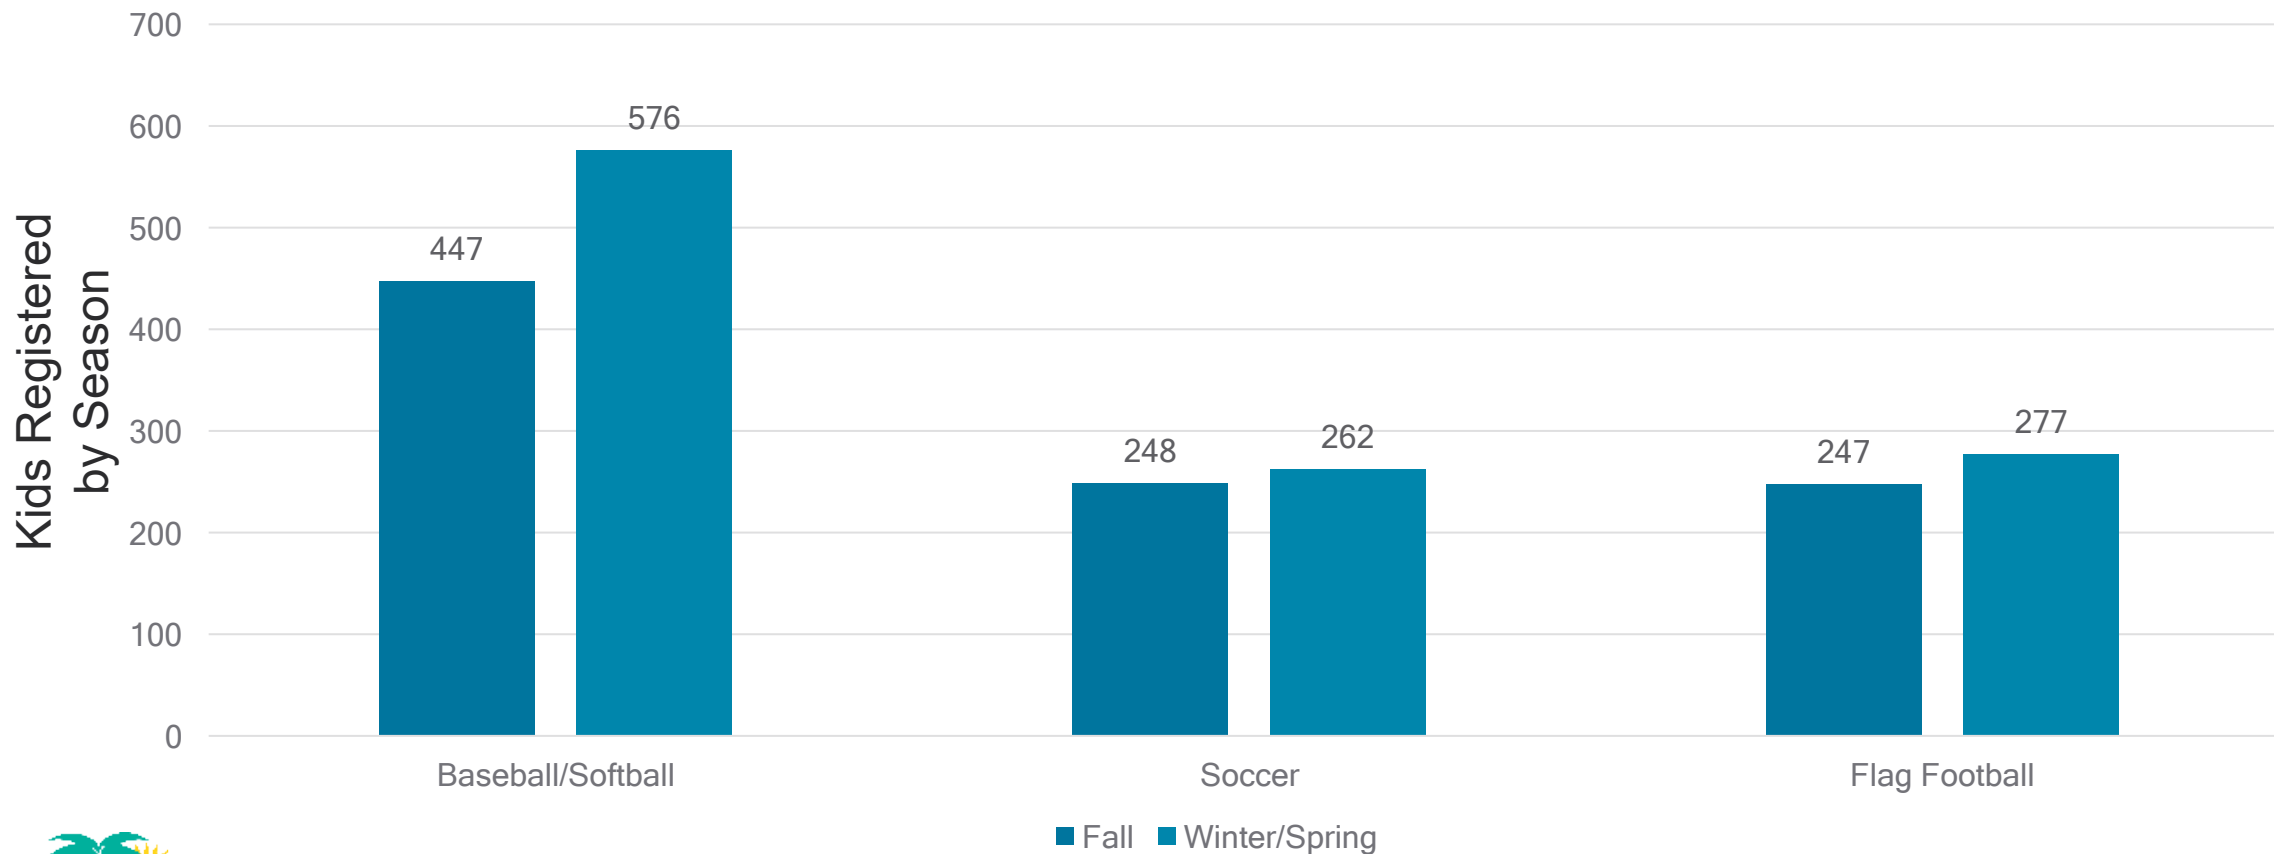

Registration Numbers by Sport Alliance Members

Suggested Policy Changes

- Priority of Field Scheduling

Priority usage is given to:

1. Palm Coast Parks and Recreation Programs/Events
2. Tournaments
3. Palm Coast Youth organizations
4. Flagler County Youth organizations
5. Field maintenance
6. All other organizations