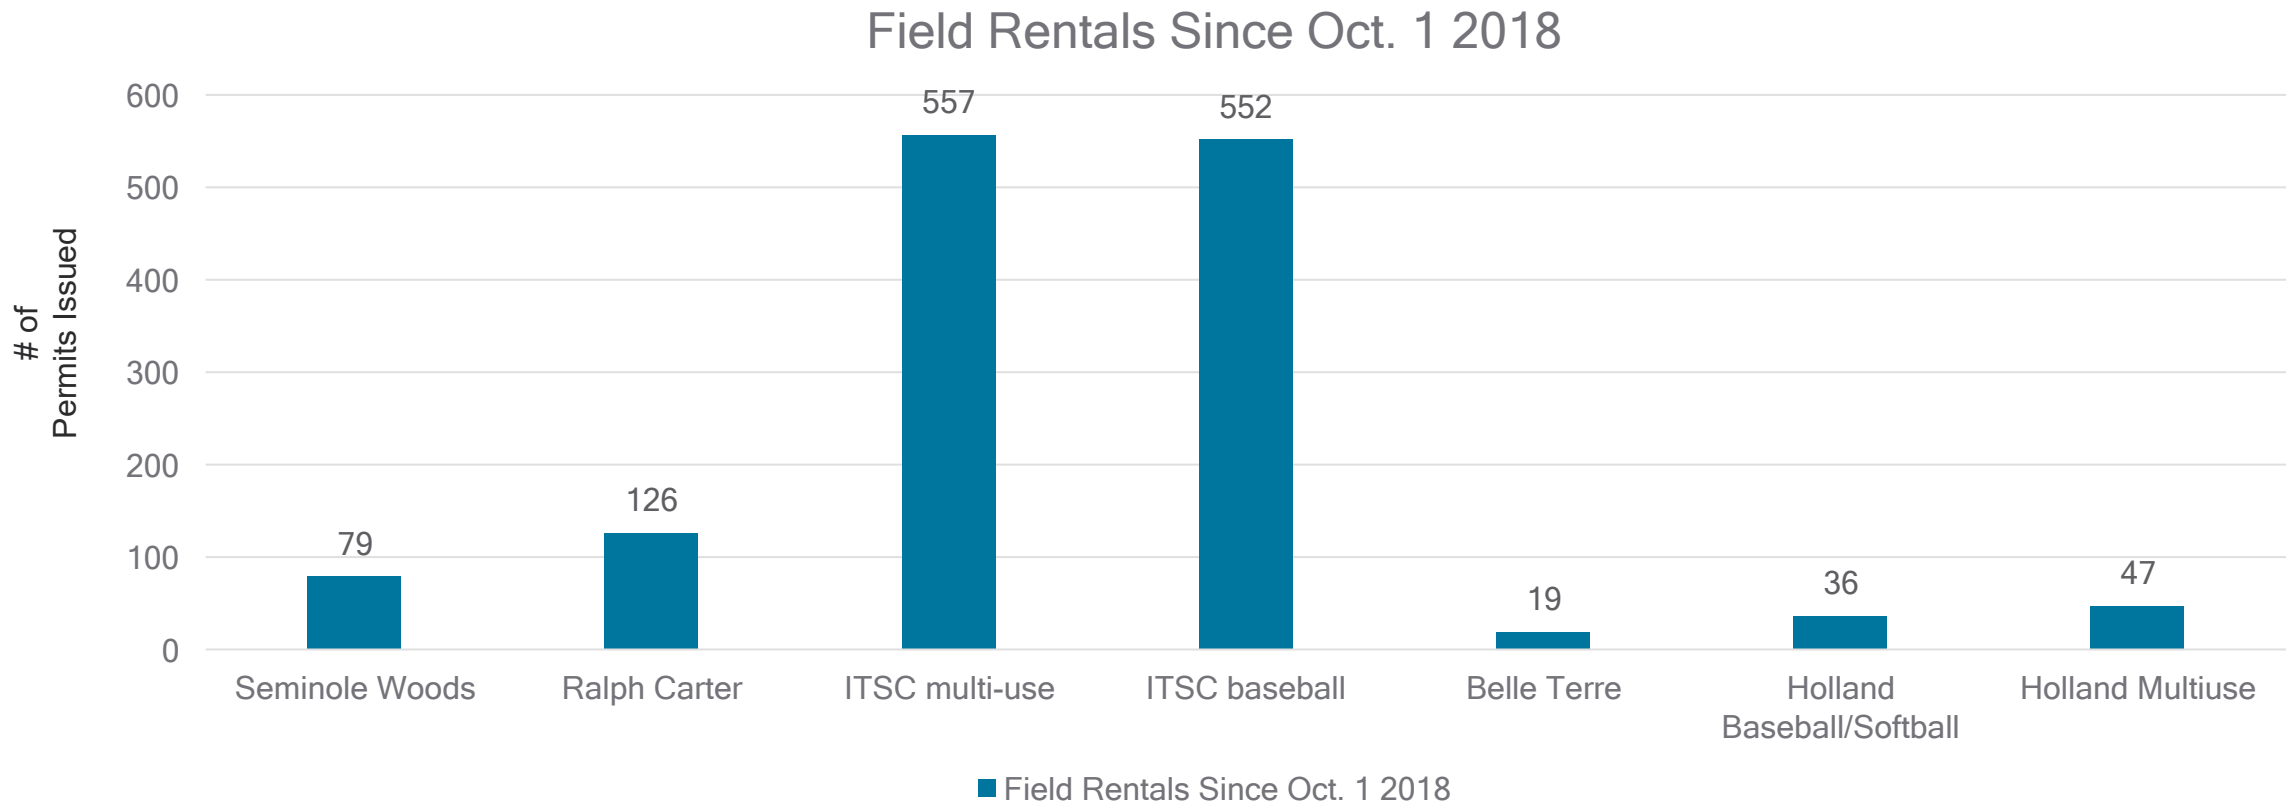

Sport Field Usage