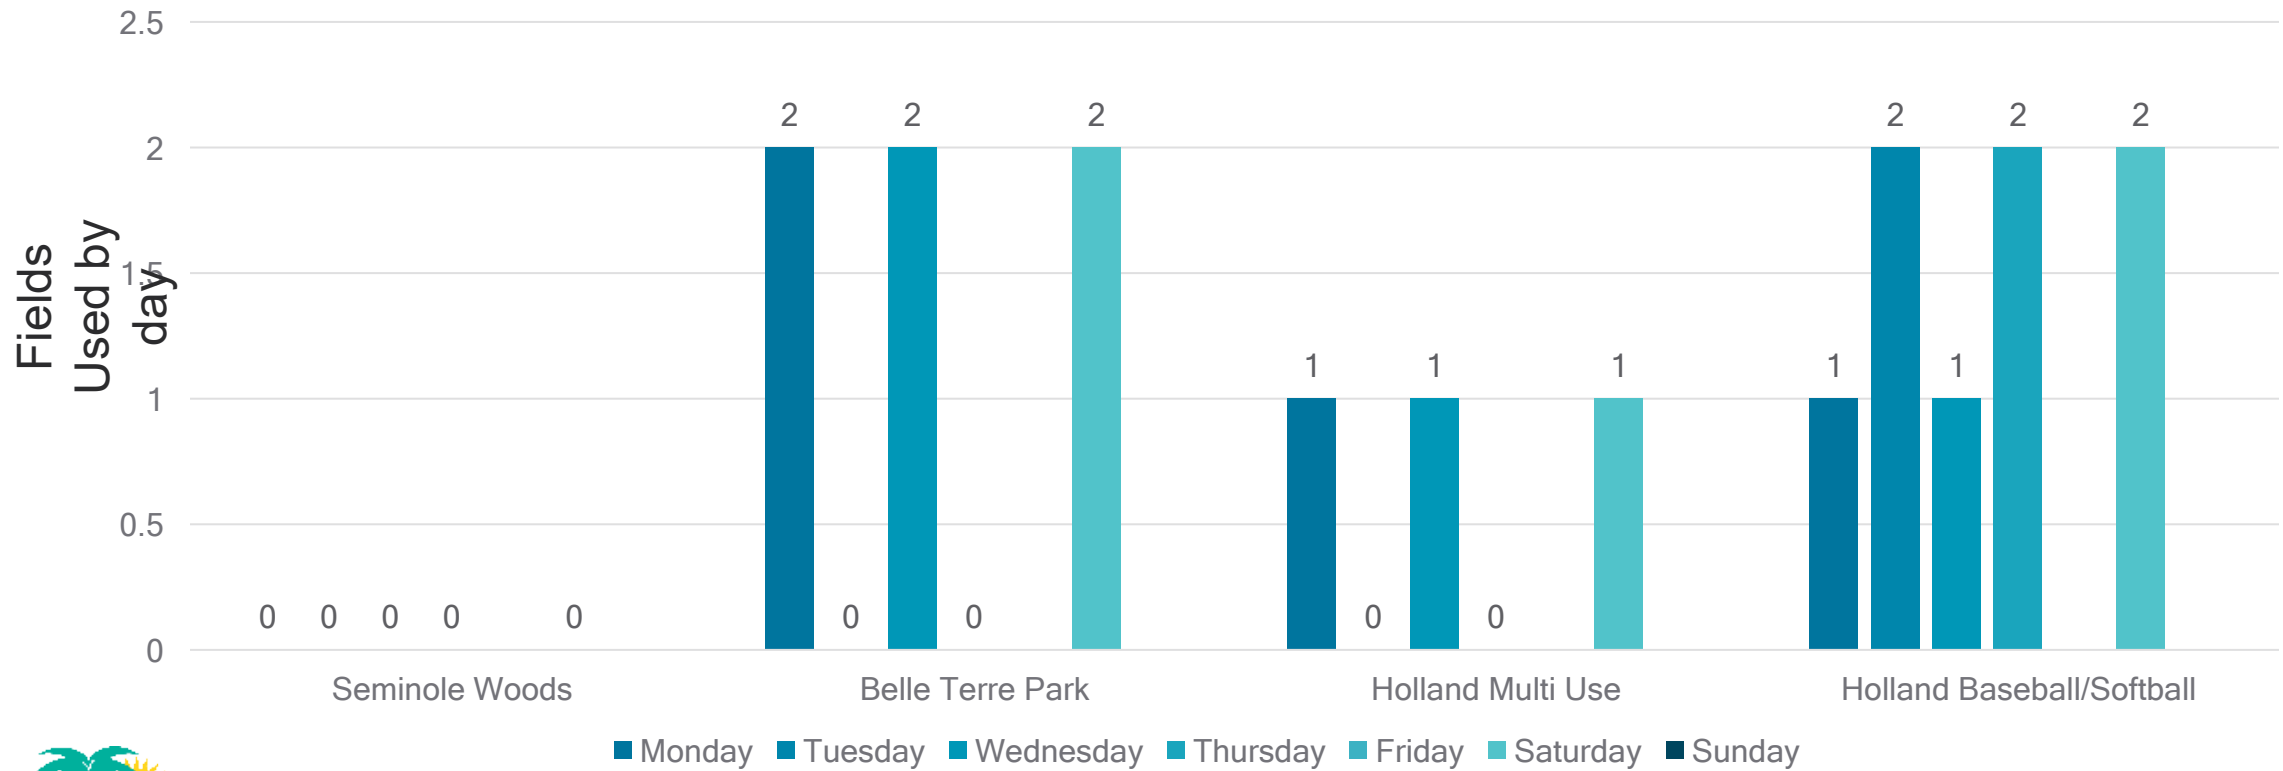

Non-Lighted Fields Usage – Spring