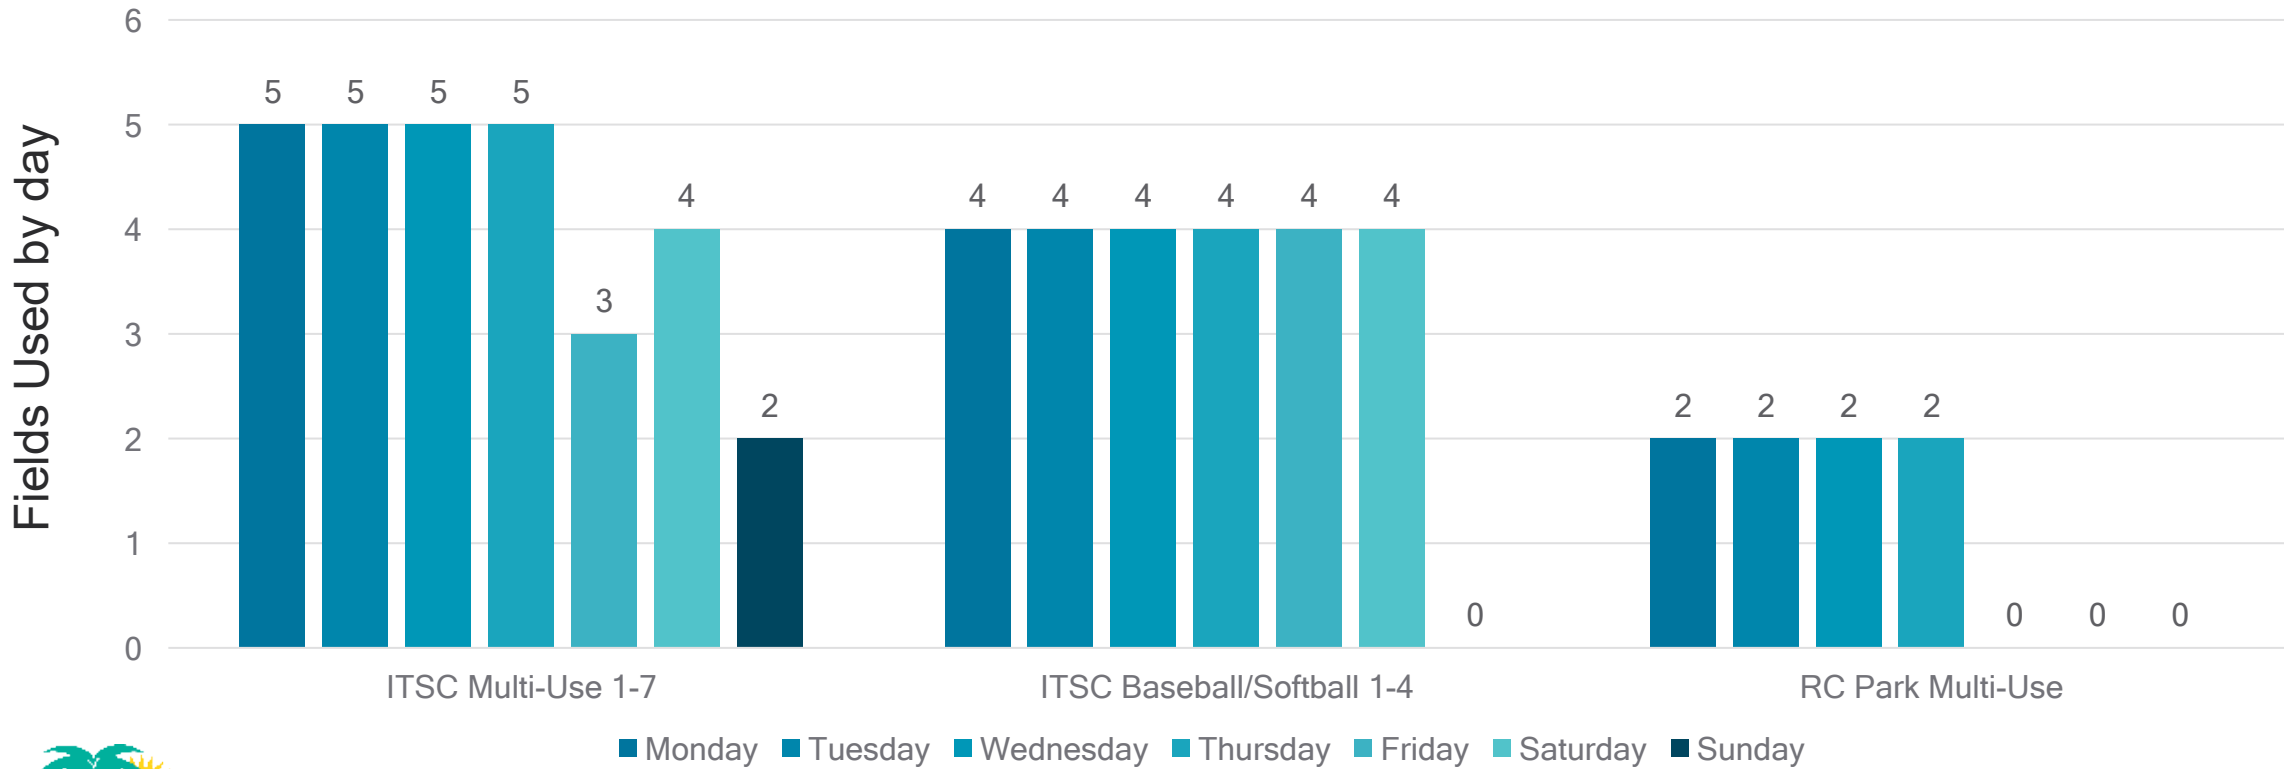

Lighted Fields Usage – Spring