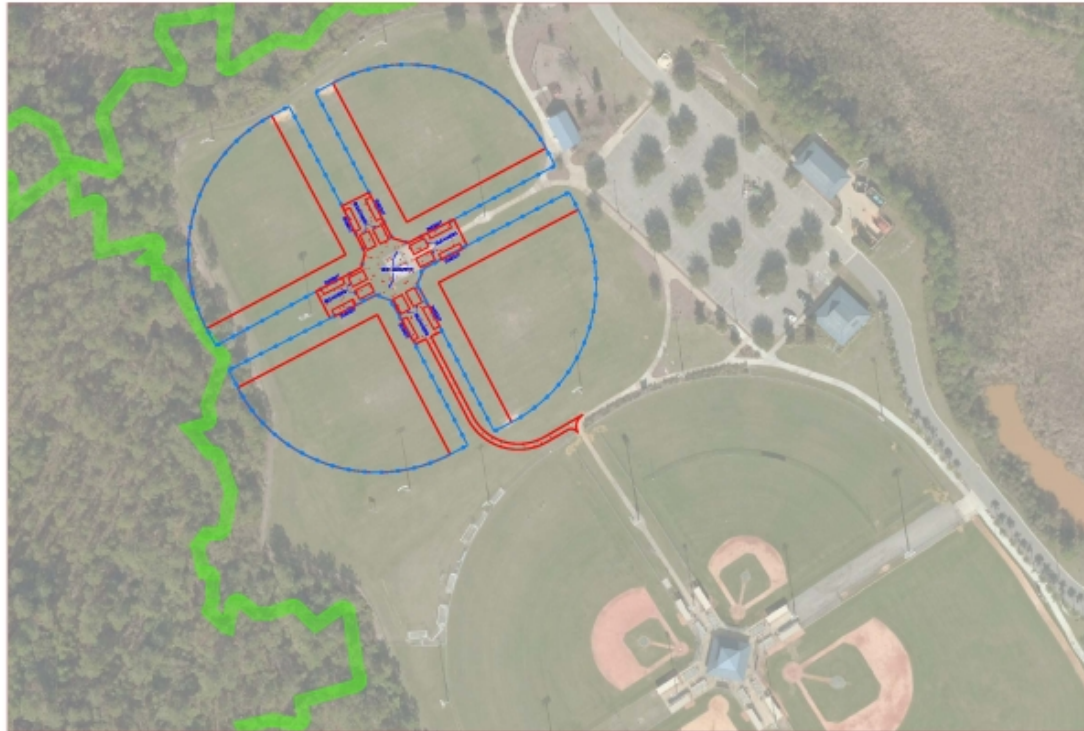

Field Modification – Phase Two Implementation FY-TBD

- Convert 2 T-Ball fields to a Baseball Field and a Softball Field
  - Fencing
  - Dug-Outs
  - Bleachers
- Field Lighting Modification
- Add Bleacher Covers
- Expand Parking Lot