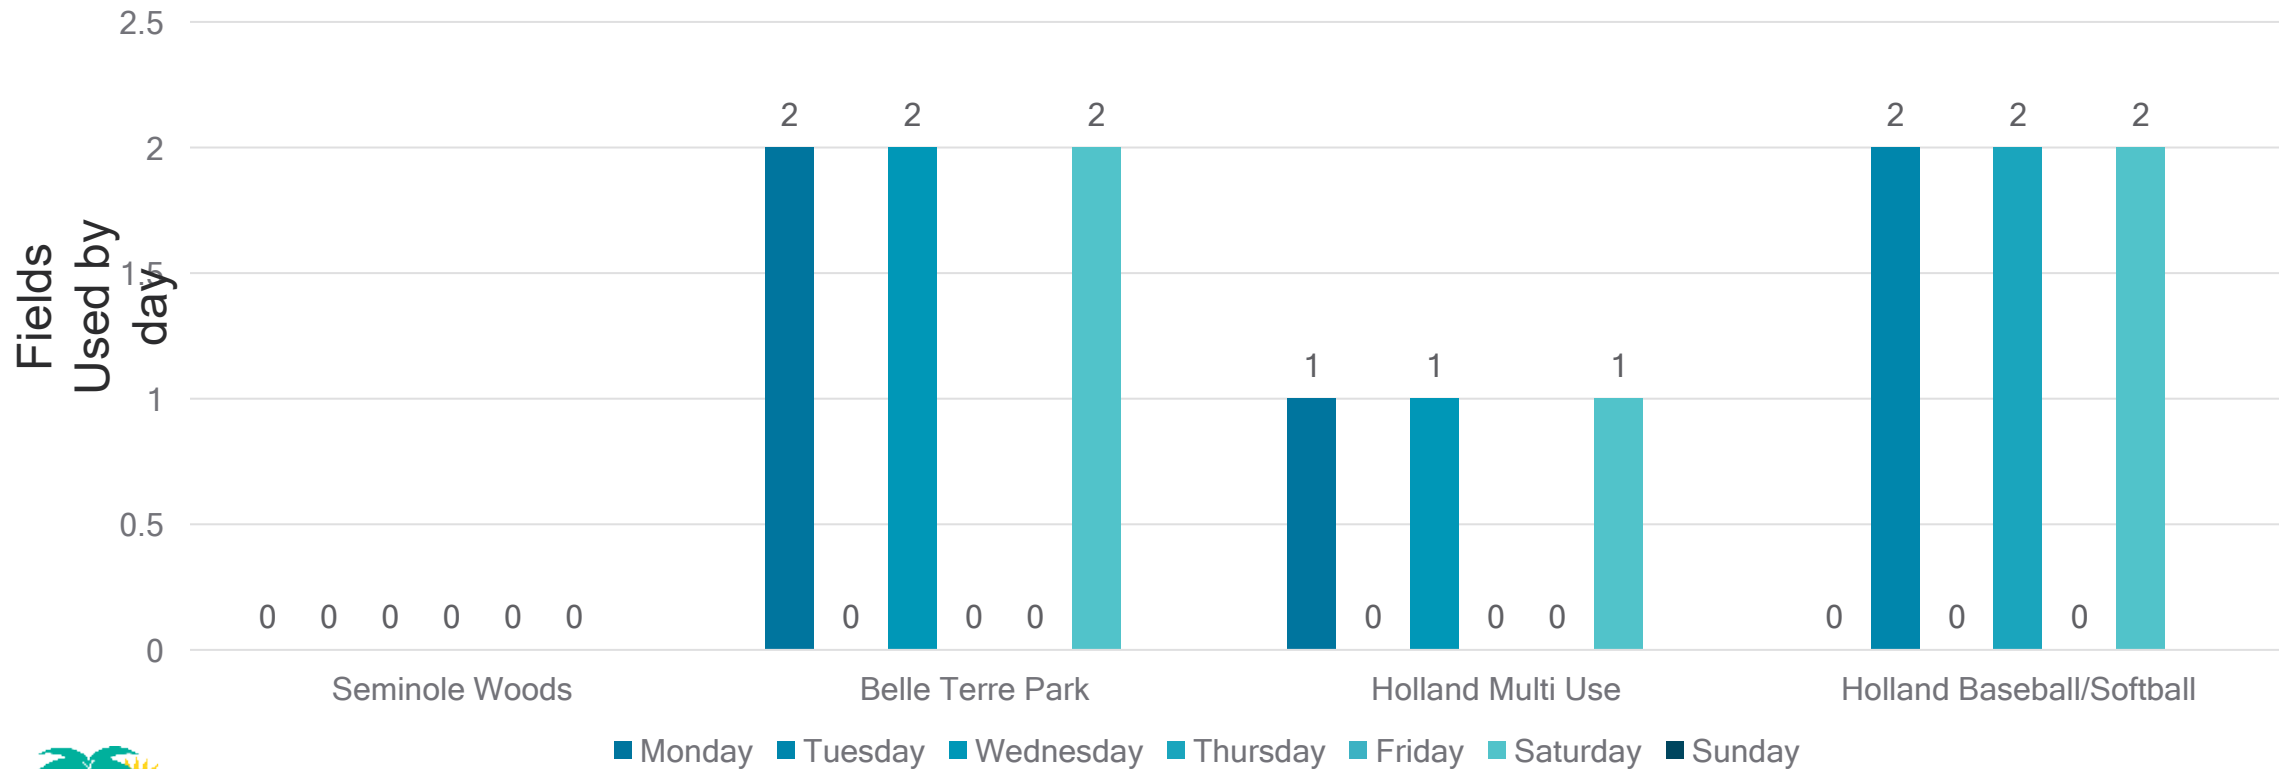

Lighted Fields Usage – Fall

Lighted Fields Usage – Spring

City of Palm Coast Non-Lighted Fields

- Seminole Woods: 1
- Belle Terre Park: 2
- Holland Multi Use: 1
- Holland Baseball/Softball: 2

Non-Lighted Fields Usage – Fall