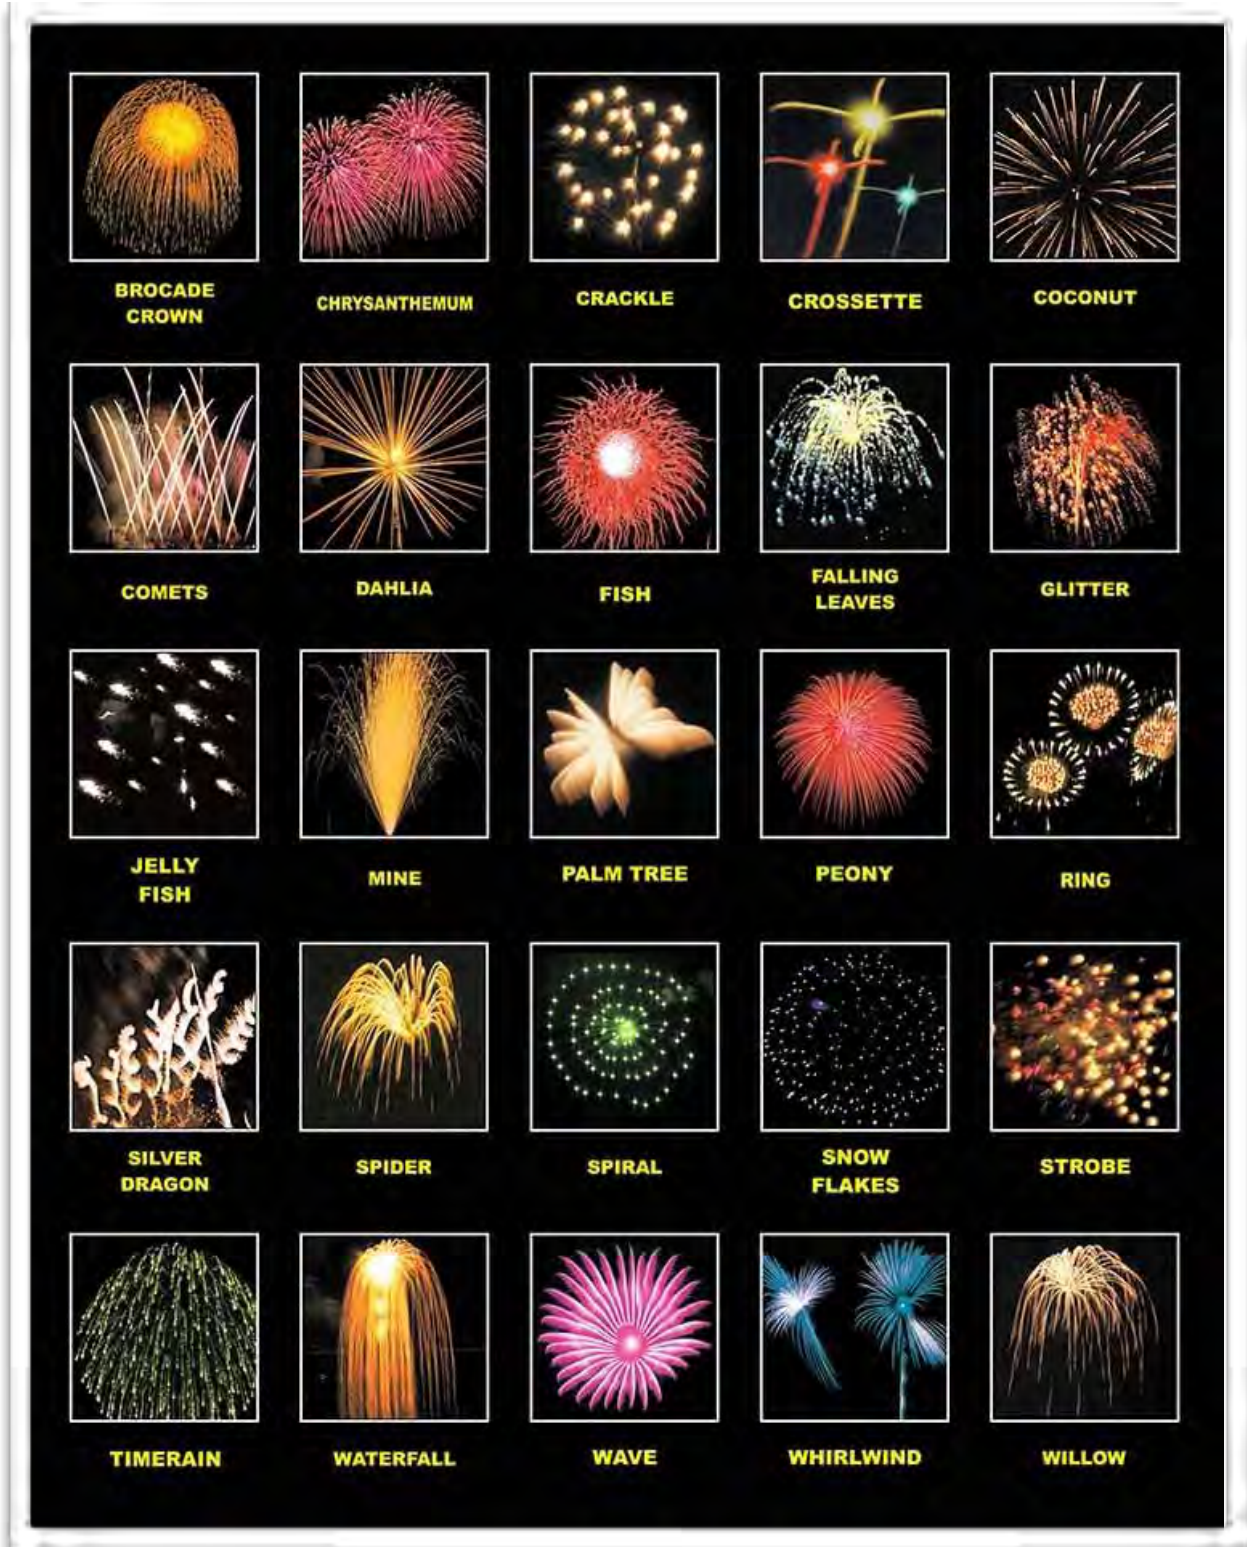

Our most commonly used effects inventory used to create a unique display keeping your audience excited and craving more!