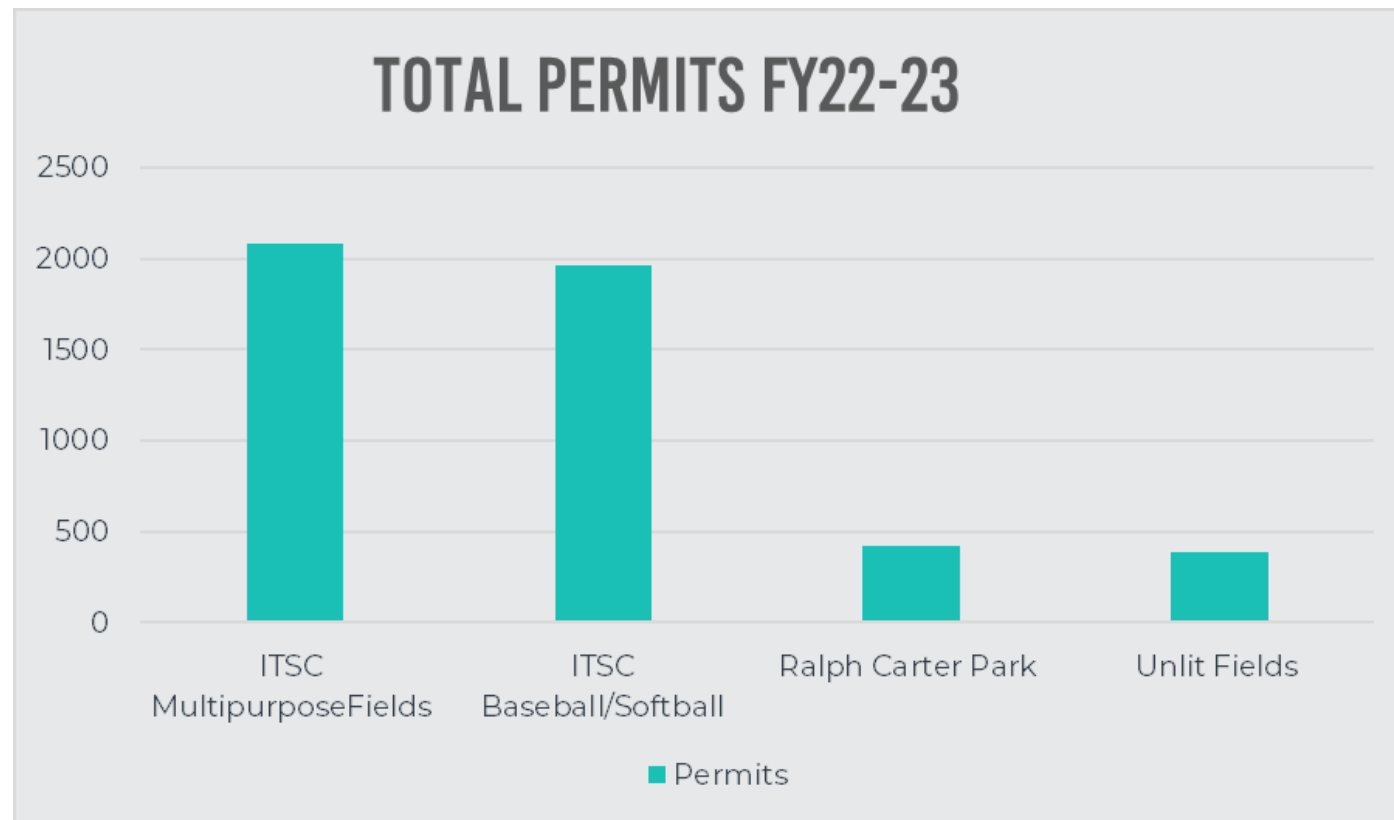

City of Palm Coast sport field inventory

	Indian Trails Sports Complex	Ralph Carter Park	James F. Holland Memorial Park	Belle Terre Park	Seminole Woods Park
Baseball (lighted)	3				
Softball (lighted)	1				
Baseball (non-lighted)	1				
Softball (non-lighted)	3				
Multipurpose fields (lighted)	5	2			
Multipurpose fields (non-lighted)	3		3	2	2
Total: lighted fields	9	2			
Total fields	16	2	3	2	2

Field Capacity and Park Usage

*4,857 total permits