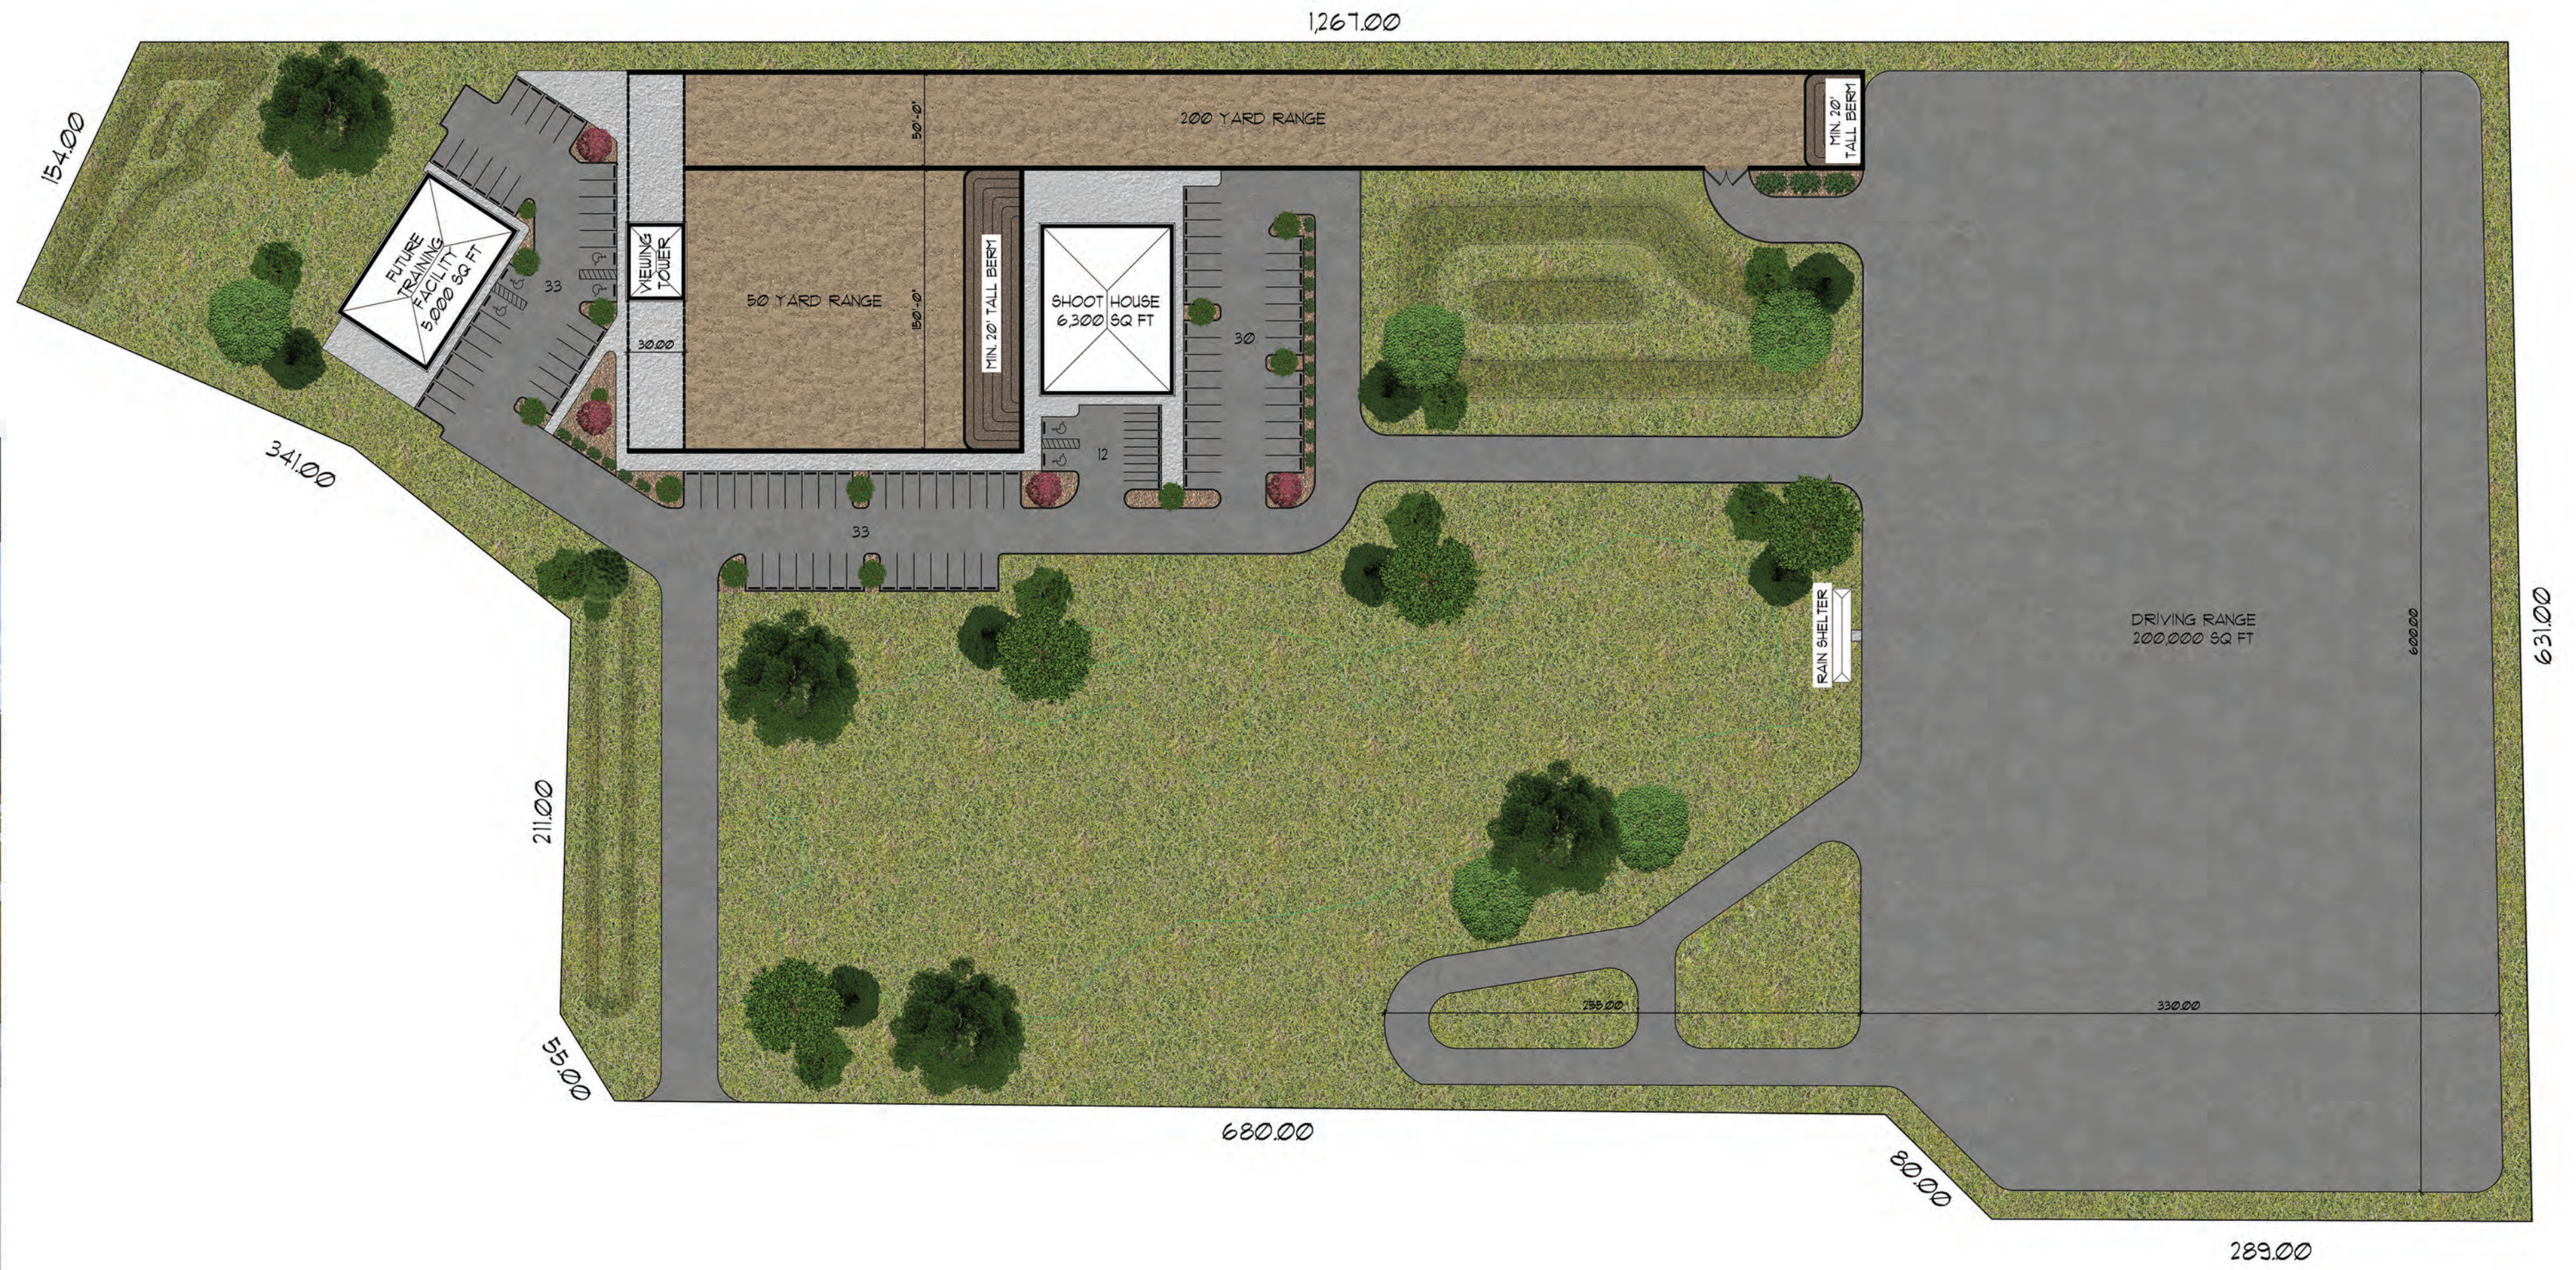

ARCHITECTURAL SITE PLAN
SCALE: 1" = 50'-0"

PRESENTATION

PROJECT # 221117

DATE: 11.18.2021

A MASTER SITE PLAN FOR:
**THE MULTI AGENCY
REGIONAL TRAINING FACILITY**

JPA

JOSEPH POZZIOLI ARCHITECT P.A.
314 MOODY BLVD
FLAGLER BEACH, FLORIDA 32136
T: 386.439.5650 F: 386.439.5651
AA 26003787 / AR 13178 / ID 4843
COPYRIGHT 2021